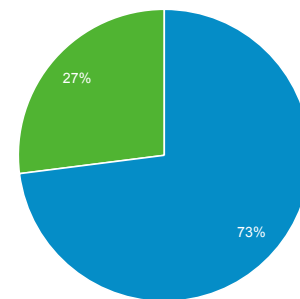

Audience Overview

Jun 1, 2019 - Jun 30, 2019

All Users
100.00% Sessions

Overview

Sessions 246,103	Users 100,526	Pageviews 454,786
Pages / Session 1.85	Avg. Session Duration 00:00:49	Bounce Rate 76.75%
% New Sessions 27.00%		

Returning Visitor (Blue) | New Visitor (Green)

Language	Sessions	% Sessions
1. ro-ro	188,321	76.52%
2. ro	33,611	13.66%
3. en-us	11,412	4.64%
4. en-gb	5,262	2.14%
5. it-it	1,813	0.74%
6. es-es	1,719	0.70%
7. ro-md	883	0.36%
8. ro-gb	443	0.18%
9. en-ro	422	0.17%
10. ro-us	334	0.14%