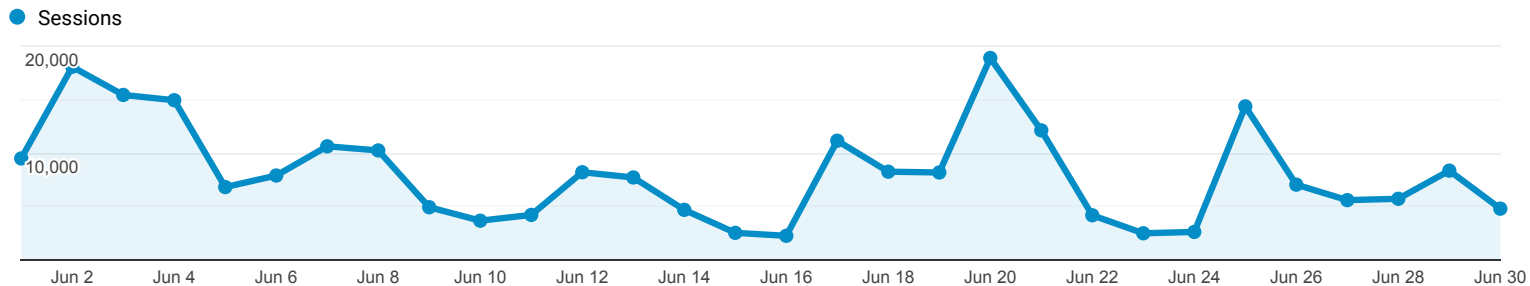

Audience Overview

Jun 1, 2019 - Jun 30, 2019

All Users
100.00% Sessions

Overview

Sessions 246,103	Users 100,526	Pageviews 454,786
Pages / Session 1.85	Avg. Session Duration 00:00:49	Bounce Rate 76.75%
% New Sessions 27.00%		

Returning Visitor (Blue) | New Visitor (Green)

Language	Sessions	% Sessions
1. ro-ro	188,321	76.52%
2. ro	33,611	13.66%
3. en-us	11,412	4.64%
4. en-gb	5,262	2.14%
5. it-it	1,813	0.74%
6. es-es	1,719	0.70%
7. ro-md	883	0.36%
8. ro-gb	443	0.18%
9. en-ro	422	0.17%
10. ro-us	334	0.14%