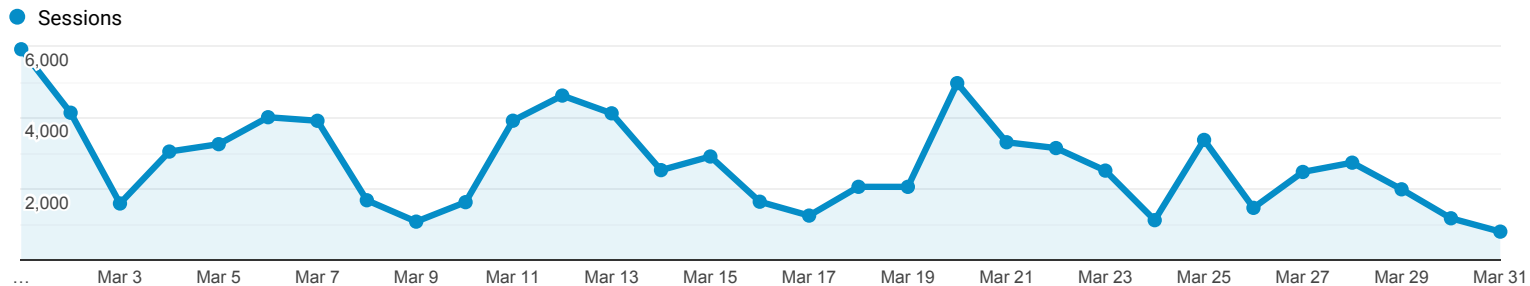

Audience Overview

All Users
100.00% Sessions

Mar 1, 2019 - Mar 31, 2019

Overview

Returning Visitor New Visitor

| Language | Sessions | % Sessions |
|-----------|----------|------------|
| 1. ro-ro | 53,930 | 63.89% |
| 2. ro | 19,339 | 22.91% |
| 3. en-us | 7,293 | 8.64% |
| 4. en-gb | 1,727 | 2.05% |
| 5. it-it | 431 | 0.51% |
| 6. es-es | 339 | 0.40% |
| 7. pl-pl | 319 | 0.38% |
| 8. ro-md | 153 | 0.18% |
| 9. ro-gb | 131 | 0.16% |
| 10. ro-us | 102 | 0.12% |