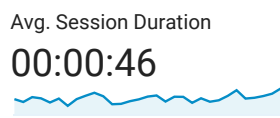

Audience Overview

All Users
100.00% Sessions

Mar 1, 2019 - Mar 31, 2019

Overview

Returning Visitor New Visitor

| Language | Sessions | % Sessions |
|-----------|----------|------------|
| 1. ro-ro | 53,930 | 63.89% |
| 2. ro | 19,339 | 22.91% |
| 3. en-us | 7,293 | 8.64% |
| 4. en-gb | 1,727 | 2.05% |
| 5. it-it | 431 | 0.51% |
| 6. es-es | 339 | 0.40% |
| 7. pl-pl | 319 | 0.38% |
| 8. ro-md | 153 | 0.18% |
| 9. ro-gb | 131 | 0.16% |
| 10. ro-us | 102 | 0.12% |