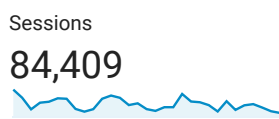

Audience Overview

All Users
100.00% Sessions

Mar 1, 2019 - Mar 31, 2019

Overview

Returning Visitor New Visitor

| Language | Sessions | % Sessions |
|-----------|----------|------------|
| 1. ro-ro | 53,930 | 63.89% |
| 2. ro | 19,339 | 22.91% |
| 3. en-us | 7,293 | 8.64% |
| 4. en-gb | 1,727 | 2.05% |
| 5. it-it | 431 | 0.51% |
| 6. es-es | 339 | 0.40% |
| 7. pl-pl | 319 | 0.38% |
| 8. ro-md | 153 | 0.18% |
| 9. ro-gb | 131 | 0.16% |
| 10. ro-us | 102 | 0.12% |