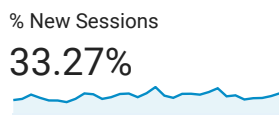

Audience Overview

All Users
100.00% Sessions

Mar 1, 2019 - Mar 31, 2019

Overview

Returning Visitor New Visitor

| Language | Sessions | % Sessions |
|-----------|----------|------------|
| 1. ro-ro | 53,930 | 63.89% |
| 2. ro | 19,339 | 22.91% |
| 3. en-us | 7,293 | 8.64% |
| 4. en-gb | 1,727 | 2.05% |
| 5. it-it | 431 | 0.51% |
| 6. es-es | 339 | 0.40% |
| 7. pl-pl | 319 | 0.38% |
| 8. ro-md | 153 | 0.18% |
| 9. ro-gb | 131 | 0.16% |
| 10. ro-us | 102 | 0.12% |