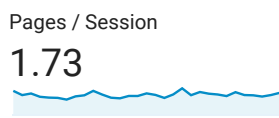

Audience Overview

All Users
100.00% Sessions

Mar 1, 2019 - Mar 31, 2019

Overview

Returning Visitor New Visitor

| Language | Sessions | % Sessions |
|-----------|----------|------------|
| 1. ro-ro | 53,930 | 63.89% |
| 2. ro | 19,339 | 22.91% |
| 3. en-us | 7,293 | 8.64% |
| 4. en-gb | 1,727 | 2.05% |
| 5. it-it | 431 | 0.51% |
| 6. es-es | 339 | 0.40% |
| 7. pl-pl | 319 | 0.38% |
| 8. ro-md | 153 | 0.18% |
| 9. ro-gb | 131 | 0.16% |
| 10. ro-us | 102 | 0.12% |