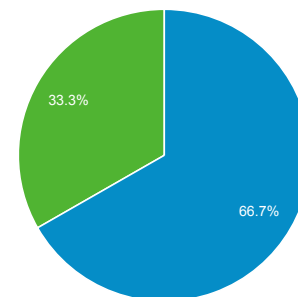

Audience Overview

All Users
100.00% Sessions

Mar 1, 2019 - Mar 31, 2019

Overview

Returning Visitor New Visitor

| Language | Sessions | % Sessions |
|-----------|----------|------------|
| 1. ro-ro | 53,930 | 63.89% |
| 2. ro | 19,339 | 22.91% |
| 3. en-us | 7,293 | 8.64% |
| 4. en-gb | 1,727 | 2.05% |
| 5. it-it | 431 | 0.51% |
| 6. es-es | 339 | 0.40% |
| 7. pl-pl | 319 | 0.38% |
| 8. ro-md | 153 | 0.18% |
| 9. ro-gb | 131 | 0.16% |
| 10. ro-us | 102 | 0.12% |