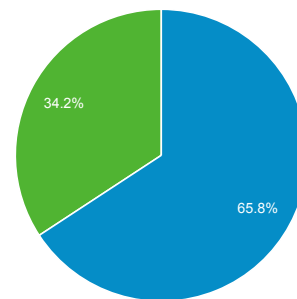

Audience Overview

Feb 1, 2019 - Feb 28, 2019

All Users
100.00% Sessions

Overview

Sessions 86,042	Users 45,473	Pageviews 143,091
Pages / Session 1.66	Avg. Session Duration 00:00:45	Bounce Rate 78.07%
% New Sessions 34.23%		

■ Returning Visitor ■ New Visitor

Language	Sessions	% Sessions
1. ro-ro	46,671	54.24%
2. ro	29,735	34.56%
3. en-us	6,647	7.73%
4. en-gb	1,215	1.41%
5. it-it	354	0.41%
6. es-es	267	0.31%
7. pl-pl	167	0.19%
8. ro-md	165	0.19%
9. it	76	0.09%
10. ro-gb	71	0.08%