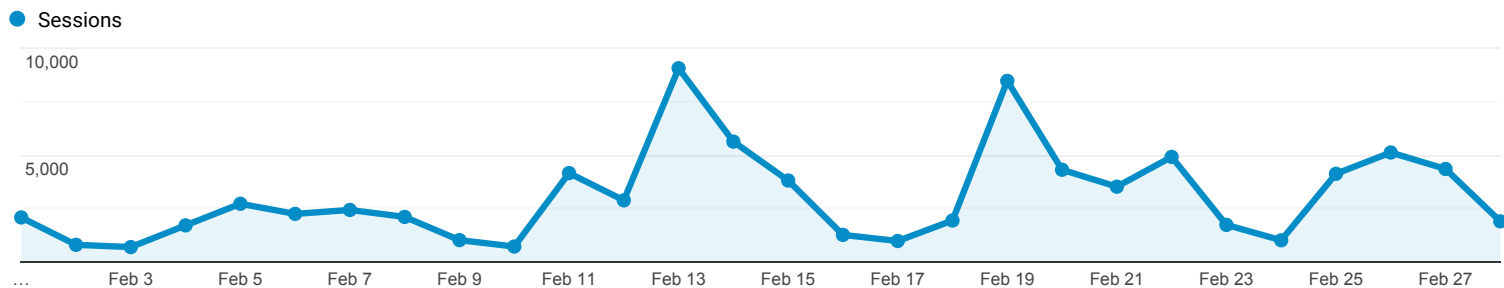

Audience Overview

Feb 1, 2019 - Feb 28, 2019

All Users
100.00% Sessions

Overview

Sessions 86,042	Users 45,473	Pageviews 143,091
Pages / Session 1.66	Avg. Session Duration 00:00:45	Bounce Rate 78.07%
% New Sessions 34.23%		

■ Returning Visitor ■ New Visitor

Language	Sessions	% Sessions
1. ro-ro	46,671	54.24%
2. ro	29,735	34.56%
3. en-us	6,647	7.73%
4. en-gb	1,215	1.41%
5. it-it	354	0.41%
6. es-es	267	0.31%
7. pl-pl	167	0.19%
8. ro-md	165	0.19%
9. it	76	0.09%
10. ro-gb	71	0.08%