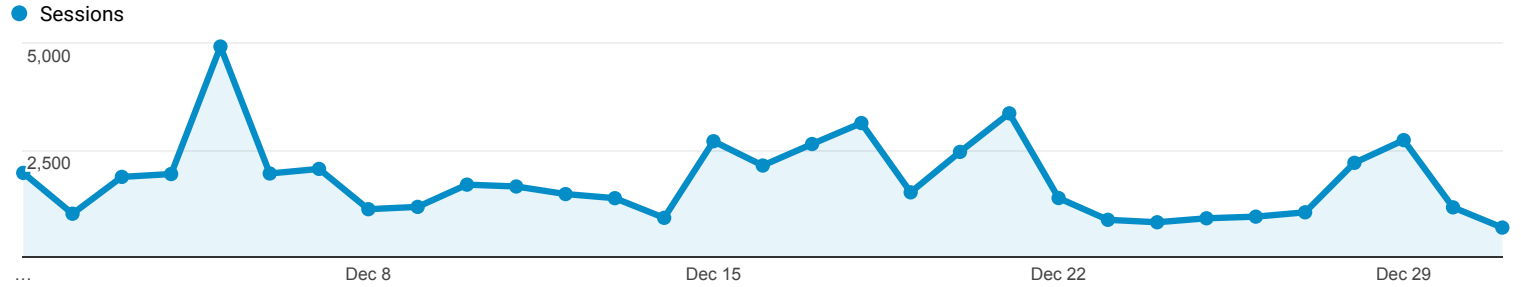

Audience Overview

All Users
100.00% Sessions

Dec 1, 2018 - Dec 31, 2018

Overview

■ Returning Visitor ■ New Visitor

| Language | Sessions | % Sessions |
|-----------|----------|------------|
| 1. ro-ro | 28,710 | 51.60% |
| 2. ro | 18,908 | 33.98% |
| 3. en-us | 5,977 | 10.74% |
| 4. en-gb | 832 | 1.50% |
| 5. it-it | 245 | 0.44% |
| 6. es-es | 181 | 0.33% |
| 7. ro-md | 70 | 0.13% |
| 8. it | 63 | 0.11% |
| 9. pl-pl | 61 | 0.11% |
| 10. ro-gb | 51 | 0.09% |