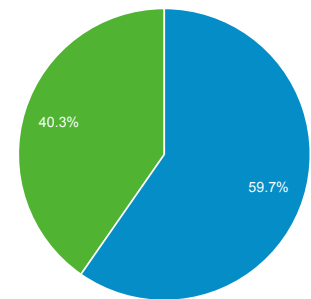

Audience Overview

All Users
100.00% Sessions

Dec 1, 2018 - Dec 31, 2018

Overview

■ Returning Visitor ■ New Visitor

| Language | Sessions | % Sessions |
|-----------|----------|------------|
| 1. ro-ro | 28,710 | 51.60% |
| 2. ro | 18,908 | 33.98% |
| 3. en-us | 5,977 | 10.74% |
| 4. en-gb | 832 | 1.50% |
| 5. it-it | 245 | 0.44% |
| 6. es-es | 181 | 0.33% |
| 7. ro-md | 70 | 0.13% |
| 8. it | 63 | 0.11% |
| 9. pl-pl | 61 | 0.11% |
| 10. ro-gb | 51 | 0.09% |