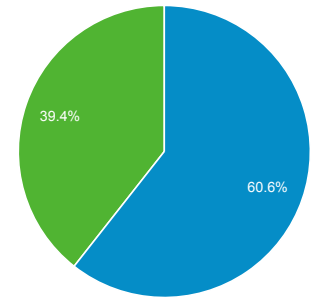

Audience Overview

All Users
100.00% Sessions

Oct 1, 2018 - Oct 31, 2018

Overview

■ Returning Visitor ■ New Visitor

Language	Sessions	% Sessions
1. ro-ro	41,975	55.34%
2. ro	21,461	28.29%
3. en-us	8,132	10.72%
4. en-gb	1,557	2.05%
5. pl-pl	708	0.93%
6. it-it	480	0.63%
7. es-es	334	0.44%
8. it	134	0.18%
9. ro-md	131	0.17%
10. ro-gb	111	0.15%