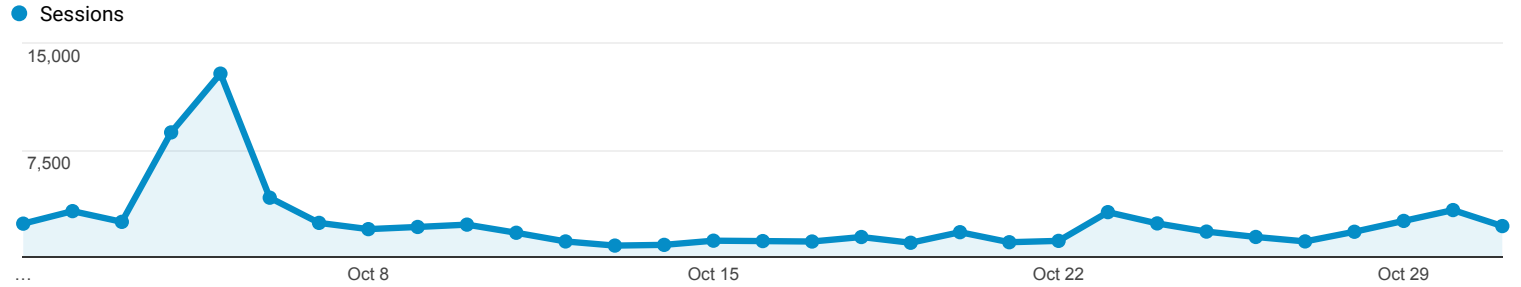

Audience Overview

All Users
100.00% Sessions

Oct 1, 2018 - Oct 31, 2018

Overview

■ Returning Visitor ■ New Visitor

Language	Sessions	% Sessions
1. ro-ro	41,975	55.34%
2. ro	21,461	28.29%
3. en-us	8,132	10.72%
4. en-gb	1,557	2.05%
5. pl-pl	708	0.93%
6. it-it	480	0.63%
7. es-es	334	0.44%
8. it	134	0.18%
9. ro-md	131	0.17%
10. ro-gb	111	0.15%