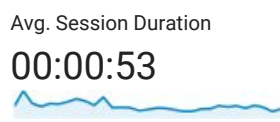

Audience Overview

All Users
100.00% Sessions

Jan 1, 2018 - Jan 31, 2018

Overview