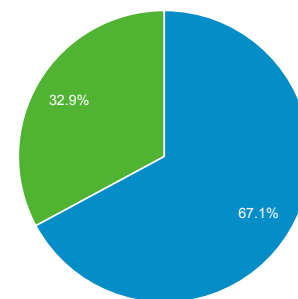

Audience Overview

Apr 1, 2018 - Apr 30, 2018

All Users
100.00% Sessions

Overview

■ Returning Visitor ■ New Visitor

Language	Sessions	% Sessions
1. ro-ro	43,531	63.05%
2. ro	13,511	19.57%
3. en-us	6,815	9.87%
4. pl-pl	2,167	3.14%
5. en-gb	1,196	1.73%
6. it-it	428	0.62%
7. es-es	319	0.46%
8. ro-gb	127	0.18%
9. es	114	0.17%
10. ro-md	114	0.17%