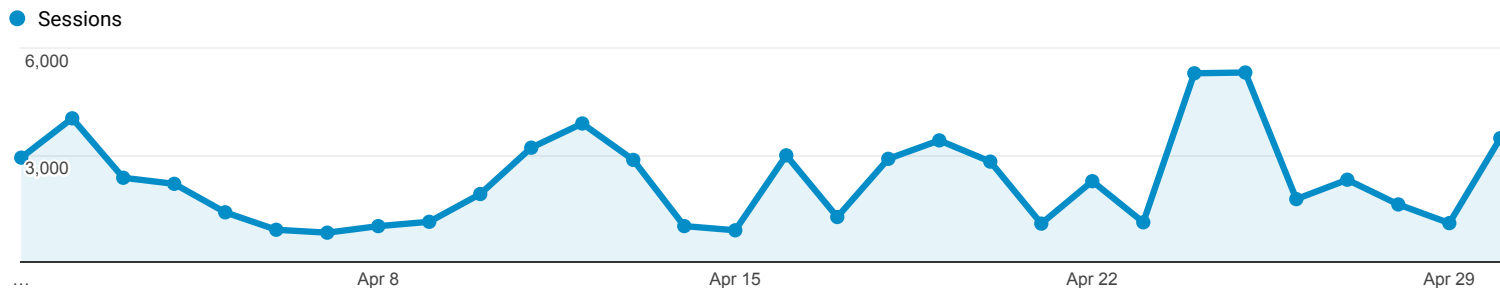

Audience Overview

Apr 1, 2018 - Apr 30, 2018

All Users
100.00% Sessions

Overview

■ Returning Visitor ■ New Visitor

Language	Sessions	% Sessions
1. ro-ro	43,531	63.05%
2. ro	13,511	19.57%
3. en-us	6,815	9.87%
4. pl-pl	2,167	3.14%
5. en-gb	1,196	1.73%
6. it-it	428	0.62%
7. es-es	319	0.46%
8. ro-gb	127	0.18%
9. es	114	0.17%
10. ro-md	114	0.17%